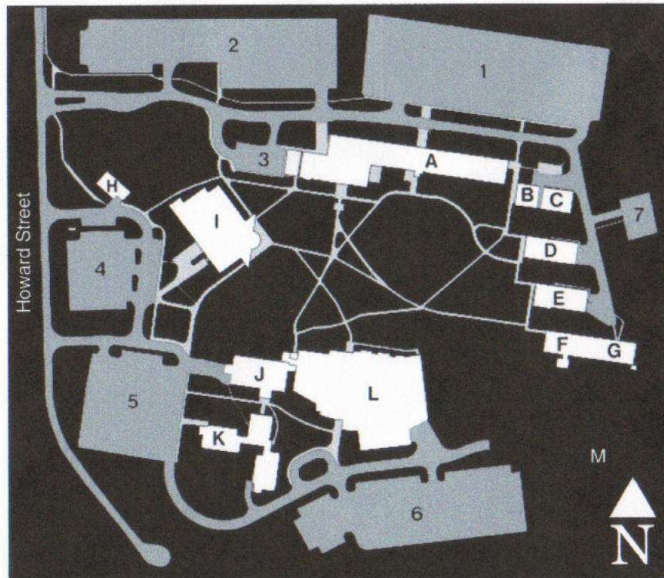

Map of North Central Michigan College

1515 Howard Street, Petoskey, MI

Gray areas (1 - 7) = Parking

White areas (A - L) = Buildings

A = Administrative Building: Location for various events. Check the schedule for details.

I = Library Conference Center: Location for Saturday Seminar October 28, 2006.

J = Cafeteria: Location for occasional events.

Directions:

From US-131 or US-31 heading north: Upon arriving in Petoskey, continue on US-31 north through town. You'll pass the hospital (on your left) and then cross a bridge before turning right onto Mitchell Street into the downtown gaslight district of Petoskey. Head east on Mitchell for two blocks. Howard is the second stoplight on Mitchell. Turn right onto Howard. Continue through four stop-signs. After the fourth stop-sign, you will see signs for the college on your left.